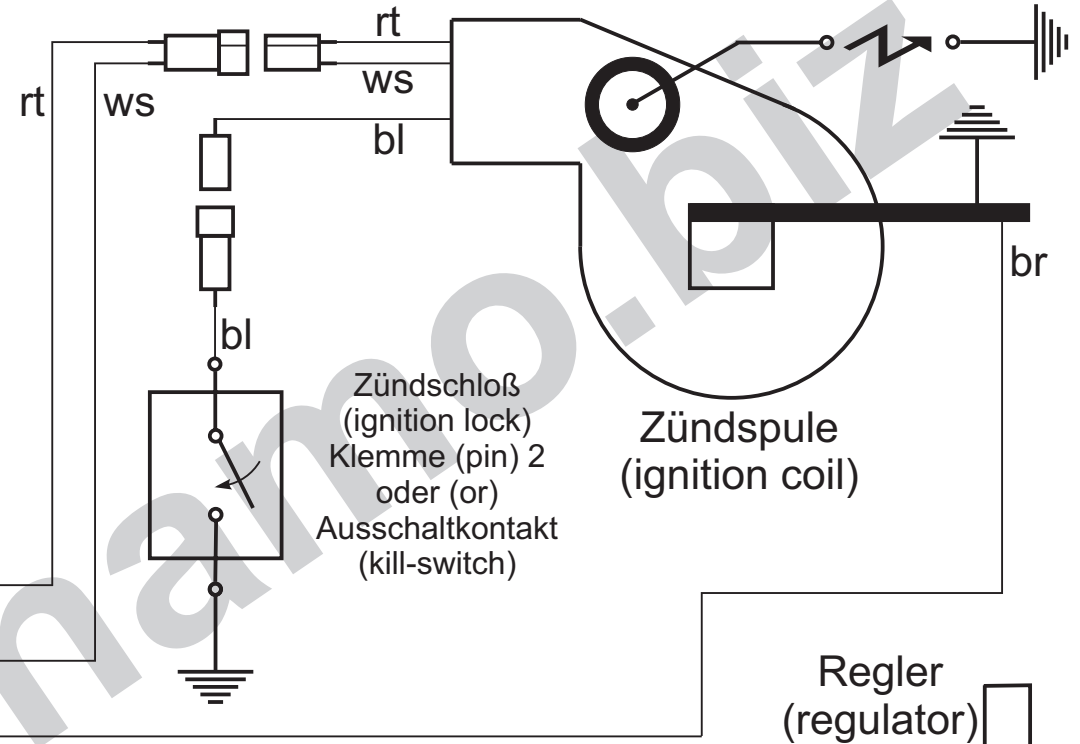

# Schaltplan 71ik102 (wiring diagram)

- Kabelfarben**  
(wiring colours):
- bl = blau (blue)
  - br = braun (brown)
  - ge = gelb (yellow)
  - gn = grün (green)
  - gr = grau (grey)
  - rt = rot (red)
  - sw = schwarz (black)
  - ws = weiß (white)