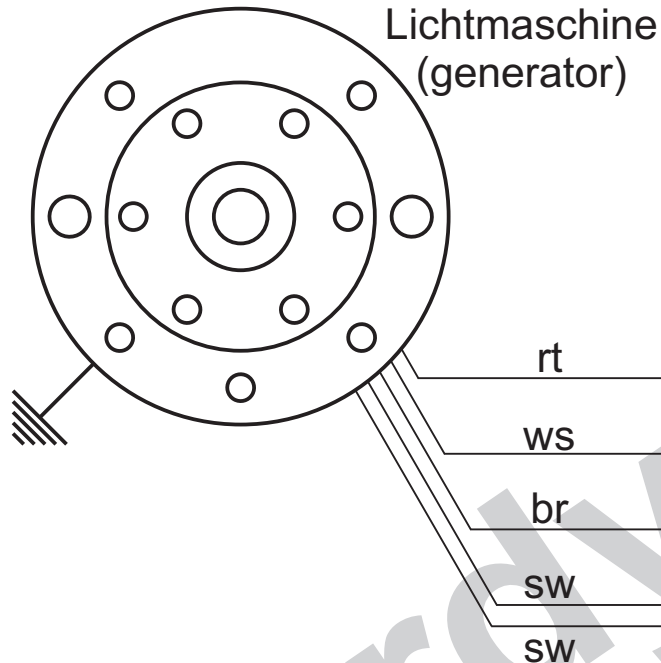

# Schaltplan 71ik102 (wiring diagram)

- Kabelfarben**  
(wiring colours):
- bl = blau (blue)
  - br = braun (brown)
  - ge = gelb (yellow)
  - gn = grün (green)
  - gr = grau (grey)
  - rt = rot (red)
  - sw = schwarz (black)
  - ws = weiß (white)